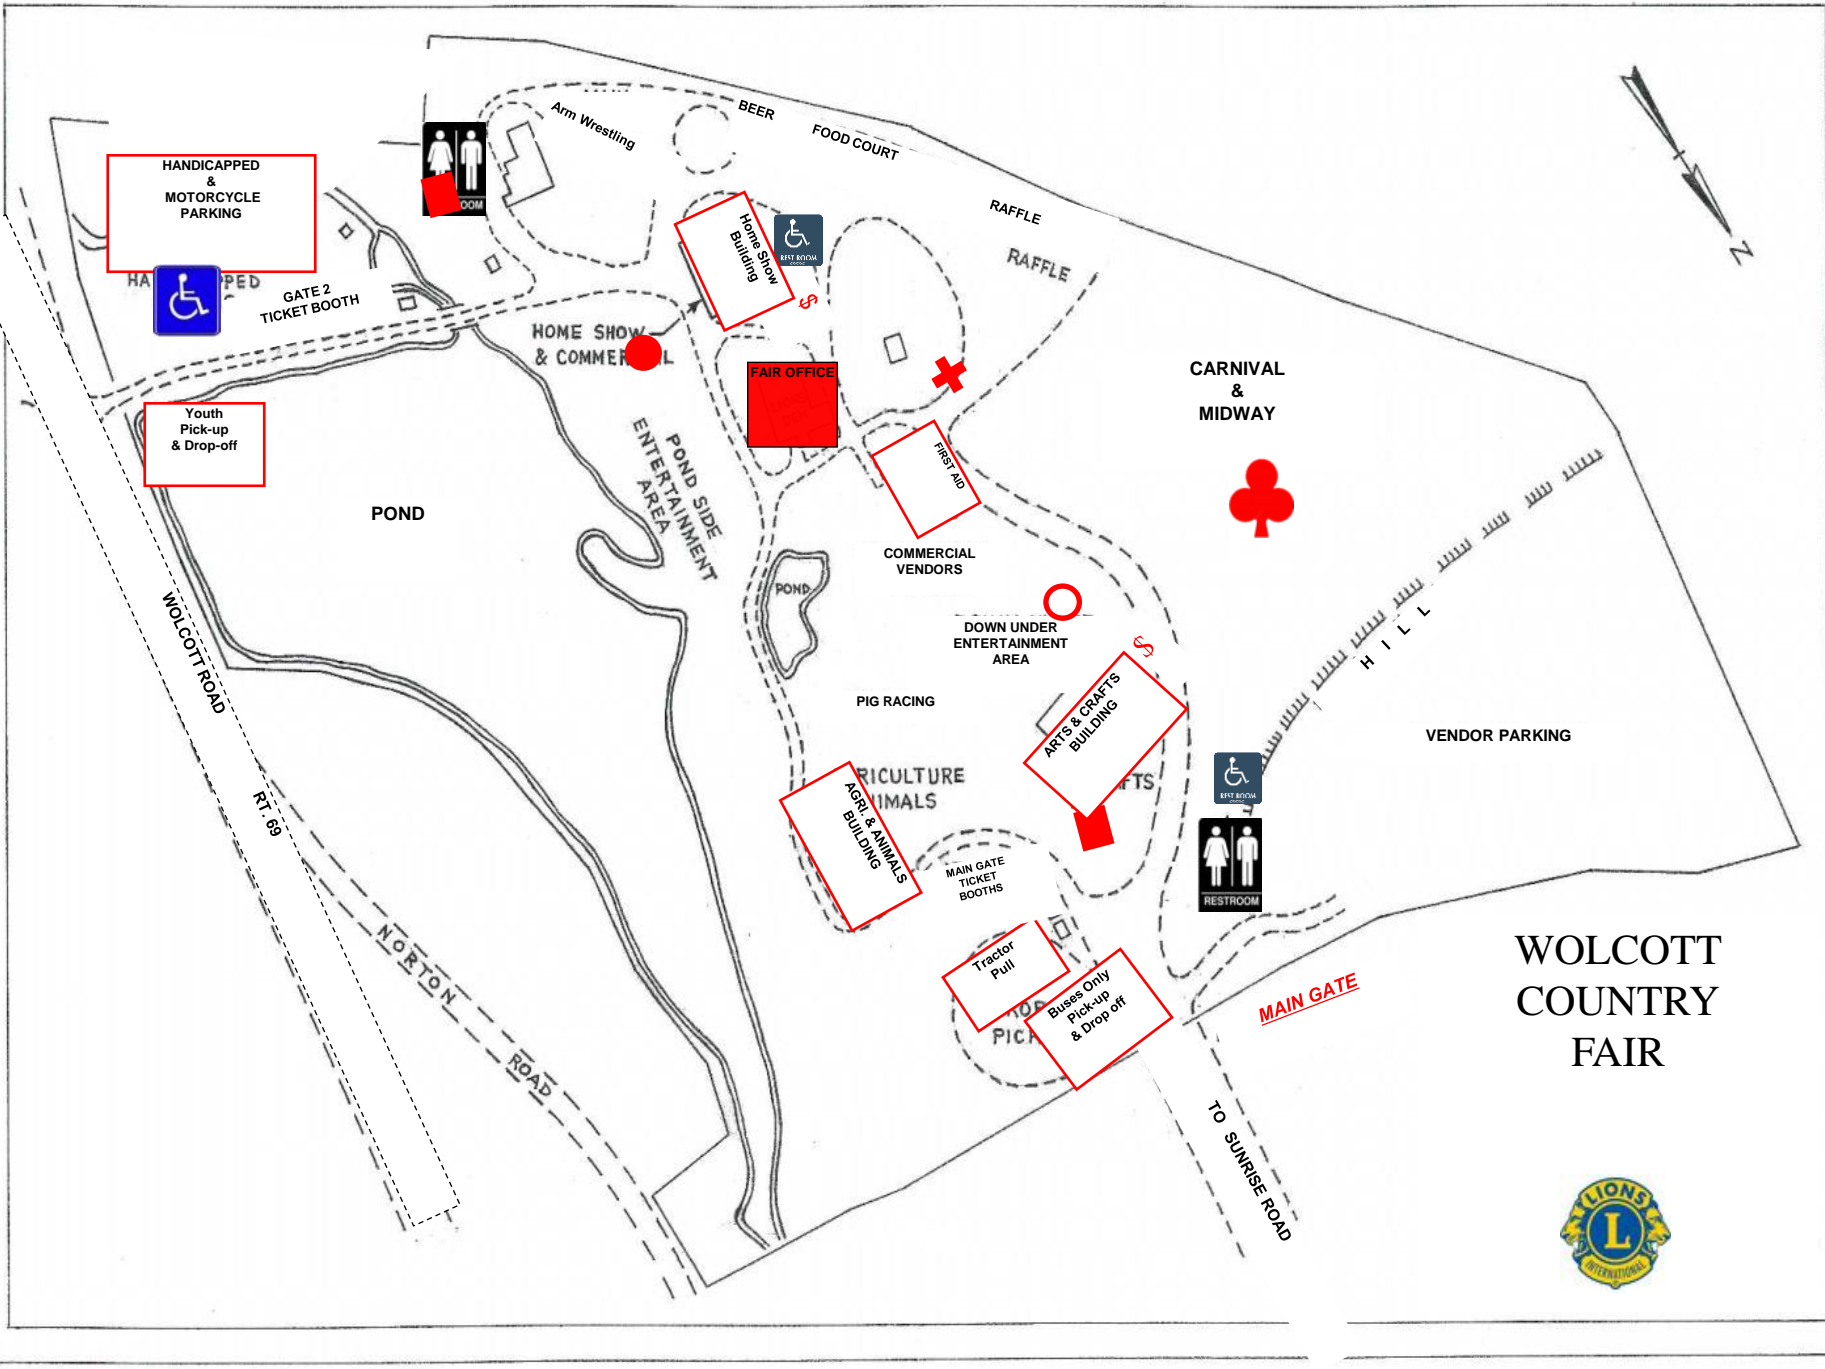

WOLCOTT COUNTRY FAIR

HANDICAPPED & MOTORCYCLE PARKING

Youth Pick-up & Drop-off

Home Show Building

FAIR OFFICE

FIRST AID

ARTS & CRAFTS BUILDING

AGRI & ANIMALS BUILDING

Tractor Pull

Buses Only Pick-up & Drop off

MAIN GATE